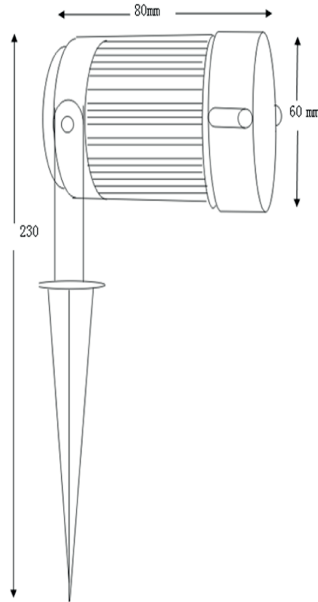

LED Wall/Spike Spotlight

MLA part code:	SPIKE4BK
Description:	4W IP54 LED Wall/Spike Spotlight
ErP Class:	A+
Weight (kg):	0.2
Wattage (W):	4
Lumens (lm):	265
Efficacy (lm/W):	66
P.F:	0.57
Beam Angle (°):	50
Overall dimensions (mm):	60 (d) 230 (l)
CCT:	3000K
LED Colours:	Warm White
Running current (A):	0.058
Input voltage:	Mains 230V 50Hz
Construction:	Die-cast aluminium
Class:	Class I
IP rating:	IP54
Cable length (m):	3
Warranty:	2 Year
Photometric data:	Yes
Dimmable:	No
Instruction sheet:	Yes
Origin of Manufacture:	China
Quality assurance system:	ISO9001
Declaration of Conformity (held on file):	Yes
Manufactured & accordance with:	EN60598