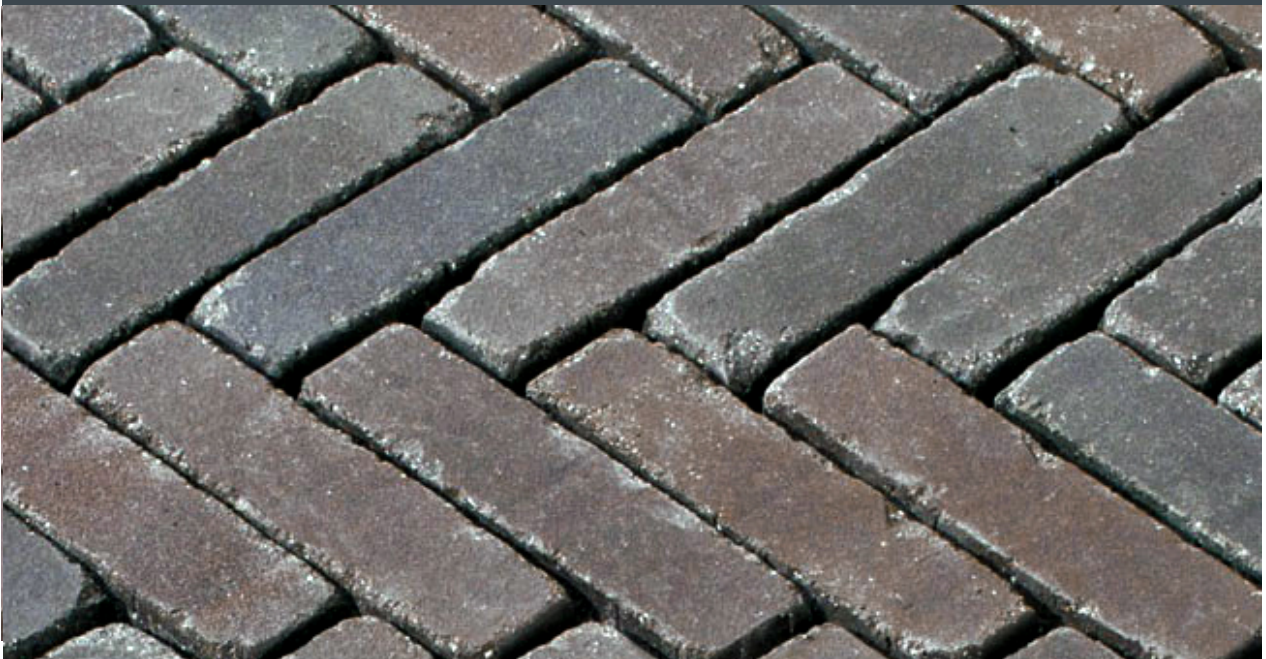

Chelmer Valley

For Quality Clay Paving

Bolzano

Kessel Garden

Specifications

Size	204/50/67mm
Pack Size	900no
Metres per pack	9.38 sq m
Durability Class	FP100
Transverse Breaking Load	T4
Class Skid Resistance Class	U3